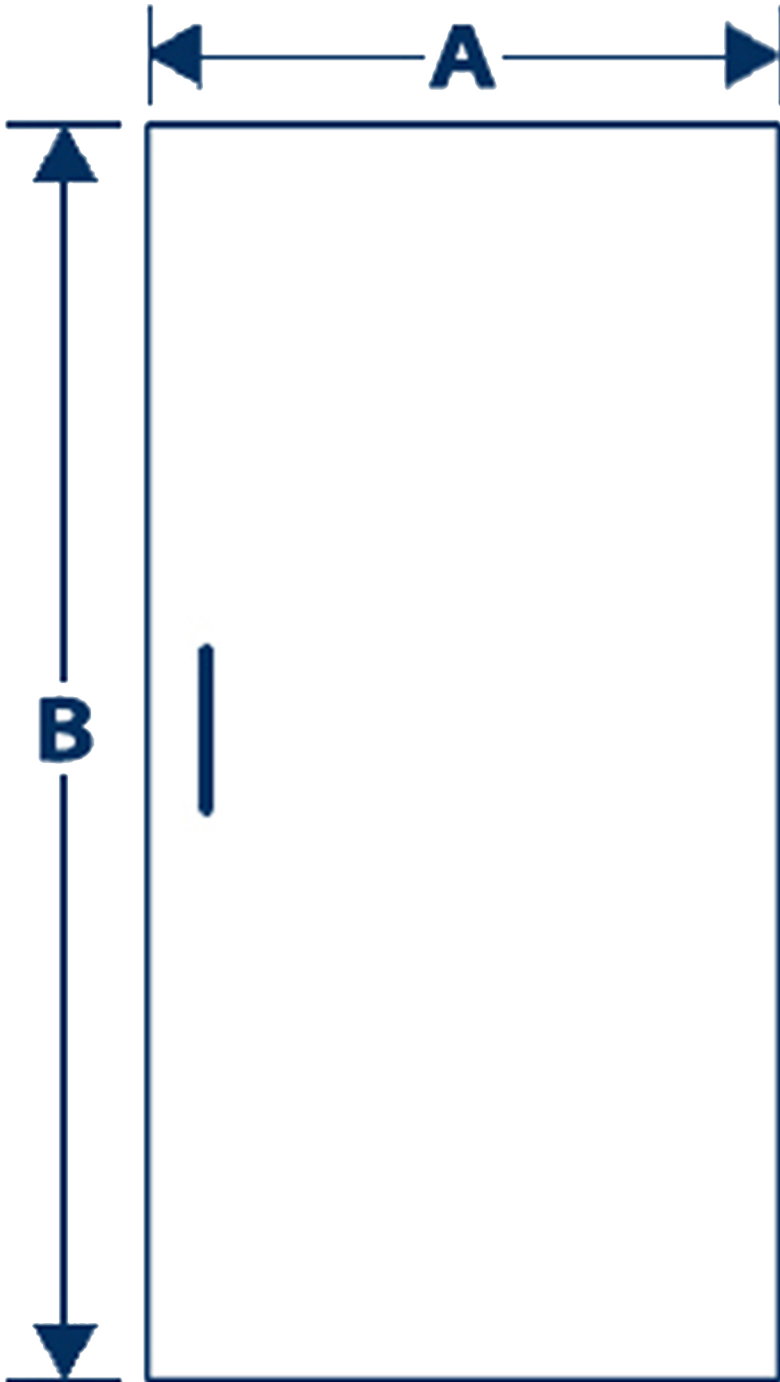

1196 N.W. 23 Avenue

Fort Lauderdale, FL 33311

P: (954) 920-3535 | F: (954) 920-4061

ShowerDoors.com

Measurements

A: _____ B: _____

Hardware

Color: _____

Is it cut size?

Yes

No

Name: _____

Date: _____

P.O. _____