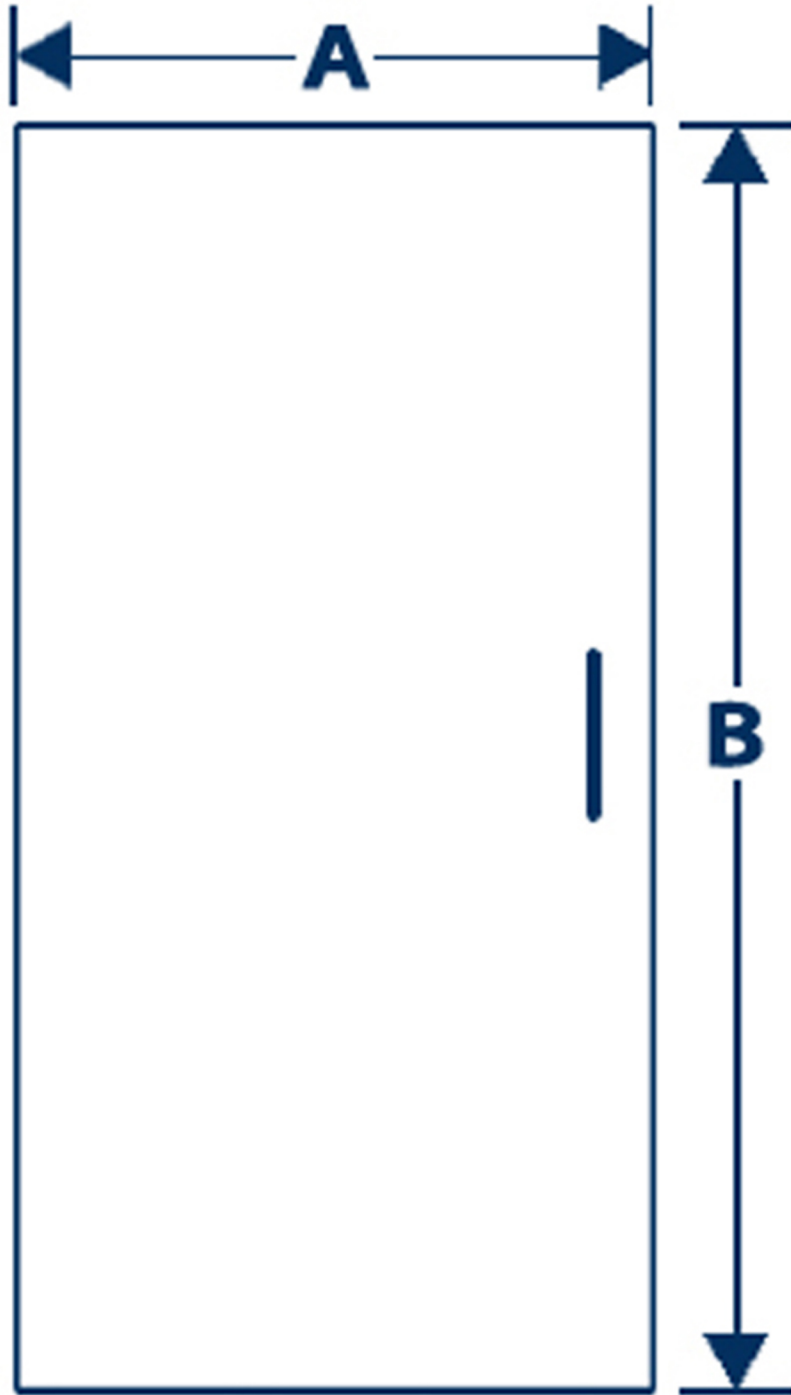

Hardware

Color: _____

Is it cut size?

Yes

No

Name: _____

Date: _____

P.O. _____